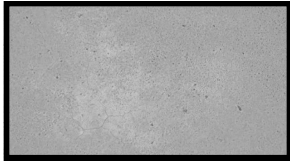

THE CONCRETE KINGDOM'S

Flash Dye

Light Gray*

Medium Gray*

Dark Gray*

Lime*

Sun Buff*

Buff*

Taupe*

Teal*

Raw Sienna

Black

Chestnut

Chocolate Brown

Glacier

Forest Green

Midnight Black

Slate Blue

Green

Mahogany

Caramel

Walnut

* Only Available in Exterior Colour Dye. Not available in Interior Colour Dye Polishing/Powder Formula.

The color samples above are representations only of actual laboratory applications on standard gray concrete applied exactly to specifications. Due to variations in concrete composition, age, surface conditions, surface preparation, and application techniques, exact color may vary. Test prior to use.