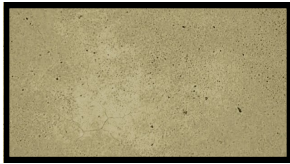

THE CONCRETE KINGDOM'S

Flash Dye

Light Gray*

Medium Gray*

Dark Gray*

Lime*

Sun Buff*

Buff*

Taupe*

Teal*

Raw Sienna

Black

Chestnut

Chocolate Brown

Glacier

Forest Green

Midnight Black

Slate Blue

Green

Mahogany

Caramel

Walnut

* Only Available in Exterior Colour Dye. Not available in Interior Colour Dye Polishing/Powder Formula.

The color samples above are representations only of actual laboratory applications on standard gray concrete applied exactly to specifications. Due to variations in concrete composition, age, surface conditions, surface preparation, and application techniques, exact color may vary. Test prior to use.