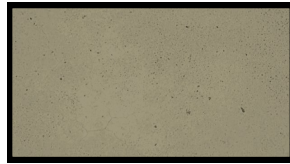

THE CONCRETE KINGDOM'S

Flash Dye

Light Gray*

Medium Gray*

Dark Gray*

Lime*

Sun Buff*

Buff*

Taupe*

Teal*

Raw Sienna

Black

Chestnut

Chocolate Brown

Glacier

Forest Green

Midnight Black

Slate Blue

Green

Mahogany

Caramel

Walnut

* Only Available in Exterior Colour Dye. Not available in Interior Colour Dye Polishing/Powder Formula.

The color samples above are representations only of actual laboratory applications on standard gray concrete applied exactly to specifications. Due to variations in concrete composition, age, surface conditions, surface preparation, and application techniques, exact color may vary. Test prior to use.