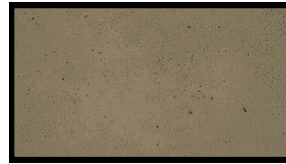

THE CONCRETE KINGDOM'S

Flash Dye

Light Gray*

Medium Gray*

Dark Gray*

Lime*

Sun Buff*

Buff*

Taupe*

Teal*

Raw Sienna

Black

Chestnut

Chocolate Brown

Glacier

Forest Green

Midnight Black

Slate Blue

Green

Mahogany

Caramel

Walnut

* Only Available in Exterior Colour Dye. Not available in Interior Colour Dye Polishing/Powder Formula.

The color samples above are representations only of actual laboratory applications on standard gray concrete applied exactly to specifications. Due to variations in concrete composition, age, surface conditions, surface preparation, and application techniques, exact color may vary. Test prior to use.