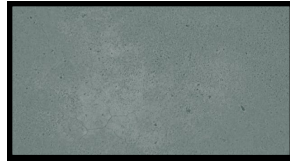

THE CONCRETE KINGDOM'S

Flash Dye

Light Gray*

Medium Gray*

Dark Gray*

Lime*

Sun Buff*

Buff*

Taupe*

Teal*

Raw Sienna

Black

Chestnut

Chocolate Brown

Glacier

Forest Green

Midnight Black

Slate Blue

Green

Mahogany

Caramel

Walnut

* Only Available in Exterior Colour Dye. Not available in Interior Colour Dye Polishing/Powder Formula.

The color samples above are representations only of actual laboratory applications on standard gray concrete applied exactly to specifications. Due to variations in concrete composition, age, surface conditions, surface preparation, and application techniques, exact color may vary. Test prior to use.